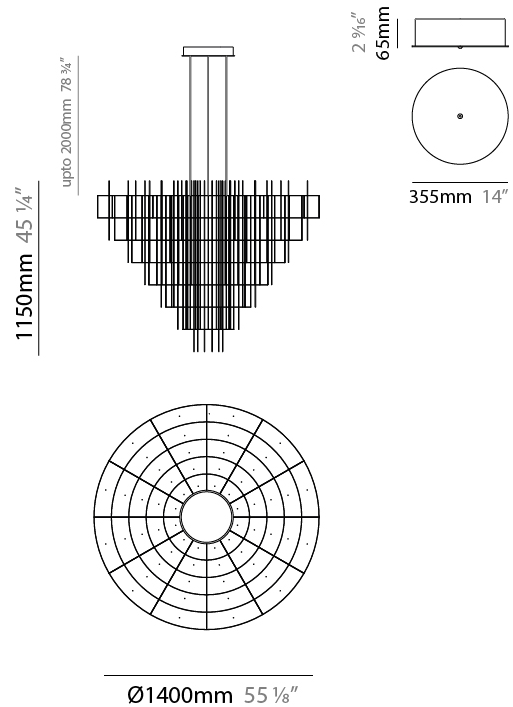

SPY 140H6 SUSPENSION

D101888-

base number   LED Dimming   Color Temperature   Finish Options

1. To build a product code in our configurator select the specify button on the base model # product page
2. To build a manual product code on this datasheet choose from the options listed below in blue font and add the suffix to the base model #

GENERAL

Series: Spy
Subseries: Spy 140H6
Brand: Quasar
Division: Design
Mounting Type: Suspension
Mounting Location: Ceiling
Subcategory: Ambient

PHYSICAL

Shape: Abstract
Diameter (mm): 1400
Diameter (in): 55 1/8
Height (mm): 1150
Height (in): 45 1/4
Max. Overall Height (mm): 3150
Max. Overall Height (in): 124
Light Distribution: Omnidirectional
Weight (kg): 9
Weight (lbs): 19.84
Fixture Finish: [NIC](#) / [BRA](#) / [BBR](#)
Fixture Material: Metal
Cable Details: 2000mm Cable
Upon Request: Custom Sizes

ELECTRICAL

Lamp Type: LED
Input Wattage (W): 194.4
Dimming: [Non-Dimming](#) / [Phase Dimming (120vac Only)](#)
Driver Included: Yes
Driver Location: Integrated
Driver Type: Constant Voltage - 120/277Vac
Driver Class: Class 2
Input Voltage (V): 120 - 277
Output Voltage (V): 12

LED

Number of LEDs: 324
Color Temperature (°K): [2400](#) / [2800](#)
Max. Delivered Lumen (lm): 9720 (2800K)
CRI: >90 CRI
Lamp Life (hrs): 50000

OPTICAL

RATINGS AND CERTIFICATIONS

Certified By: Certified for North American Standards
IP rating: IP20