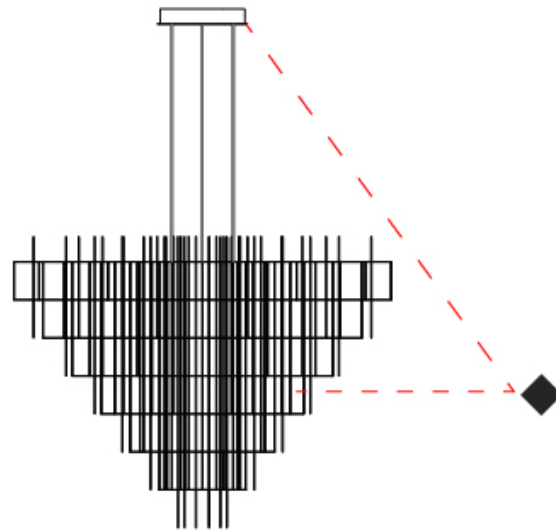

SPY 140H6 SUSPENSION

D101888-

PROJECT	_____
TYPE	_____
SPECIFIER	_____
QUANTITY	_____
DATE	_____

D