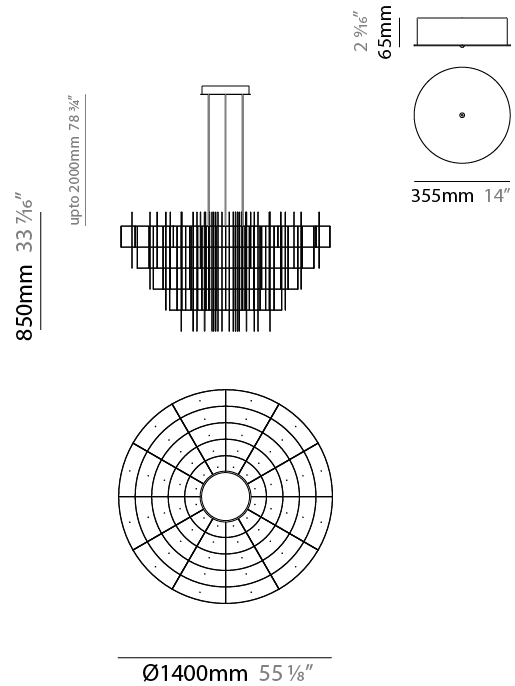

SPY 140H4 SUSPENSION

D101887-

base number   LED Dimming   Color Temperature   Finish Options

PROJECT _____
TYPE _____
SPECIFIER _____
QUANTITY _____
DATE _____

1. To build a product code in our configurator select the specify button on the base model # product page
2. To build a manual product code on this datasheet choose from the options listed below in blue font and add the suffix to the base model #

GENERAL

Series: Spy
Subseries: Spy 140H4
Brand: Quasar
Division: Design
Mounting Type: Suspension
Mounting Location: Ceiling
Subcategory: Ambient

PHYSICAL

Shape: Abstract
Diameter (mm): 1400
Diameter (in): 55 1/8
Height (mm): 850
Height (in): 33 7/16
Max. Overall Height (mm): 2850
Max. Overall Height (in): 112 3/16
Light Distribution: Omnidirectional
Weight (kg): 8
Weight (lbs): 17.64
[Fixture Finish: NIC / BRA / BBR](#)
Fixture Material: Metal
Cable Details: 2000mm Cable
Upon Request: Custom Sizes

ELECTRICAL

Lamp Type: LED
Input Wattage (W): 158.4
[Dimming: Non-Dimming / Phase Dimming (120vac Only)](#)
Driver Included: Yes
Driver Location: Integrated
Driver Type: Constant Voltage - 120/277Vac
Driver Class: Class 2
Input Voltage (V): 120 - 277
Output Voltage (V): 12

LED

Number of LEDs: 264
[Color Temperature (°K): 2400 / 2800](#)
Max. Delivered Lumen (lm): 7920 (2800K)
CRI: >90 CRI
Lamp Life (hrs): 50000

OPTICAL

RATINGS AND CERTIFICATIONS

Certified By: Certified for North American Standards
IP rating: IP20