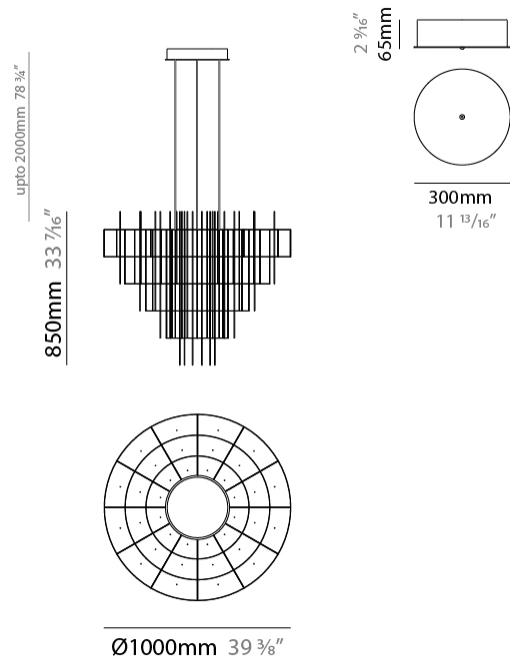

SPY 100 SUSPENSION

D101886-

base number   LED Dimming   Color Temperature   Finish Options

1. To build a product code in our configurator select the specify button on the base model # product page
2. To build a manual product code on this datasheet choose from the options listed below in blue font and add the suffix to the base model #

GENERAL

Series: Spy
Subseries: Spy 100
Brand: Quasar
Division: Design
Mounting Type: Suspension
Mounting Location: Ceiling
Subcategory: Ambient

PHYSICAL

Shape: Abstract
Diameter (mm): 1000
Diameter (in): 39 3/8
Height (mm): 850
Height (in): 33 7/16
Max. Overall Height (mm): 2850
Max. Overall Height (in): 112 3/16
Light Distribution: Omnidirectional
Weight (kg): 6
Weight (lbs): 13.23
[Fixture Finish: NIC / BRA / BBR](#)
Fixture Material: Metal
Cable Details: 2000mm Cable
Upon Request: Custom Sizes

ELECTRICAL

Lamp Type: LED
Input Wattage (W): 64
[Dimming: Non-Dimming / Phase Dimming (120vac Only)](#)
Driver Included: Yes
Driver Location: Integrated
Driver Type: Constant Voltage - 120/277Vac
Driver Class: Class 2
Input Voltage (V): 120 - 277
Output Voltage (V): 12
Upon Request: (Not included - see components) Integral: 0-10Vdc dimming

LED

Number of LEDs: 168
[Color Temperature (°K): 2400 / 2800](#)
Max. Delivered Lumen (lm): 5040 (2800K)
CRI: >90 CRI
Lamp Life (hrs): 50000

OPTICAL

RATINGS AND CERTIFICATIONS

Certified By: Certified for North American Standards
IP rating: IP20